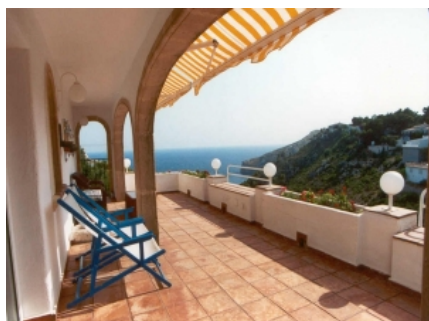

Garage ·

Gas CH ·

Villa with amazing views to the sea in 2 levels, antiqued doors of XV century , central heating, pannels, private and heated swimming pool,very well mantained gardens,

Luxury just 5 minutes from the beach.

Gran terraza con vistas al mar

Fachada principal

Vistas al mar desde la piscina

Terraza en la parte superior con vistas

Entrada principal a la casa

Salón de invierno con vistas al mar

Zona de comedor con vistas al mar